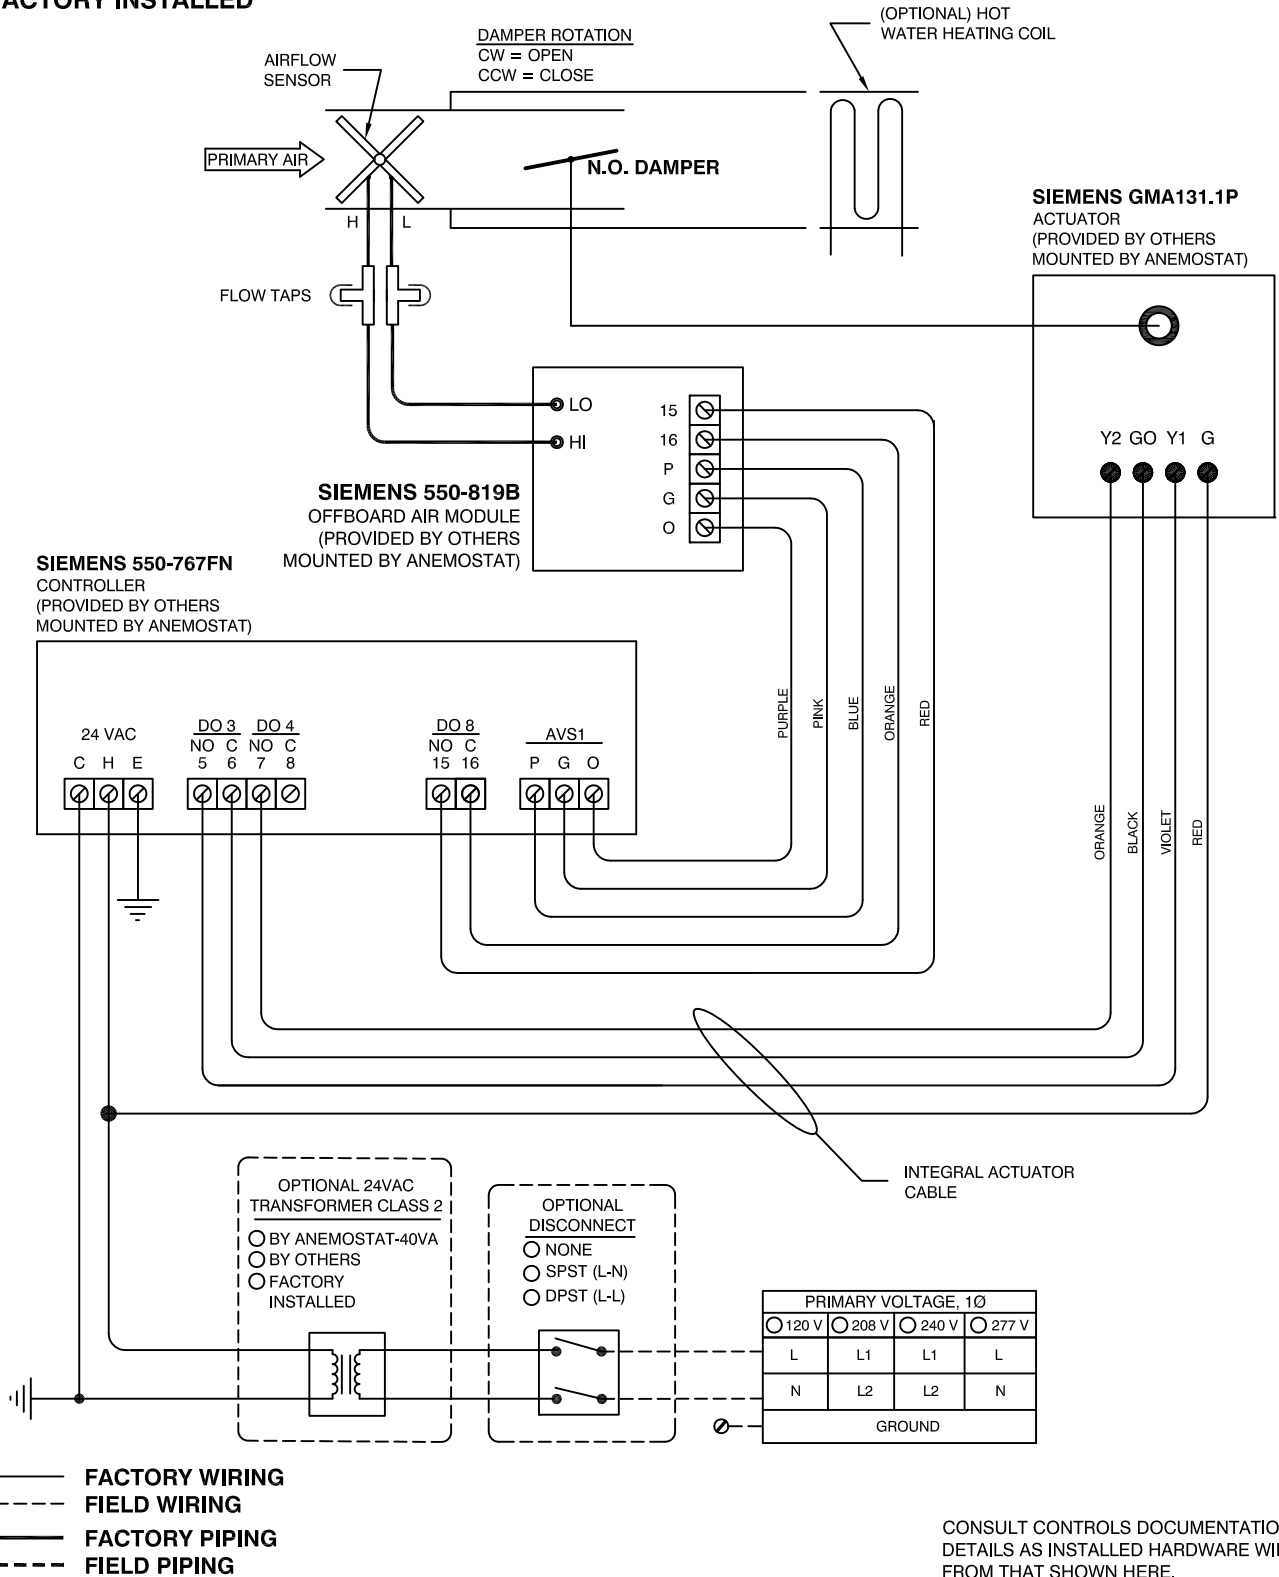

ANEMOSTAT[®]

AIR TERMINAL CONTROLS

Control Package SD-D-S190

- SINGLE DUCT
- OPTIONAL HOT WATER HEAT
- DIRECT DIGITAL CONTROLS (DDC) PROVIDED BY SIEMENS
- FACTORY INSTALLED

JOB NAME:
SUBMITTED BY:
DATE:

DWG #: SD-D-S190
REV: A
DATE: 8-14-2017